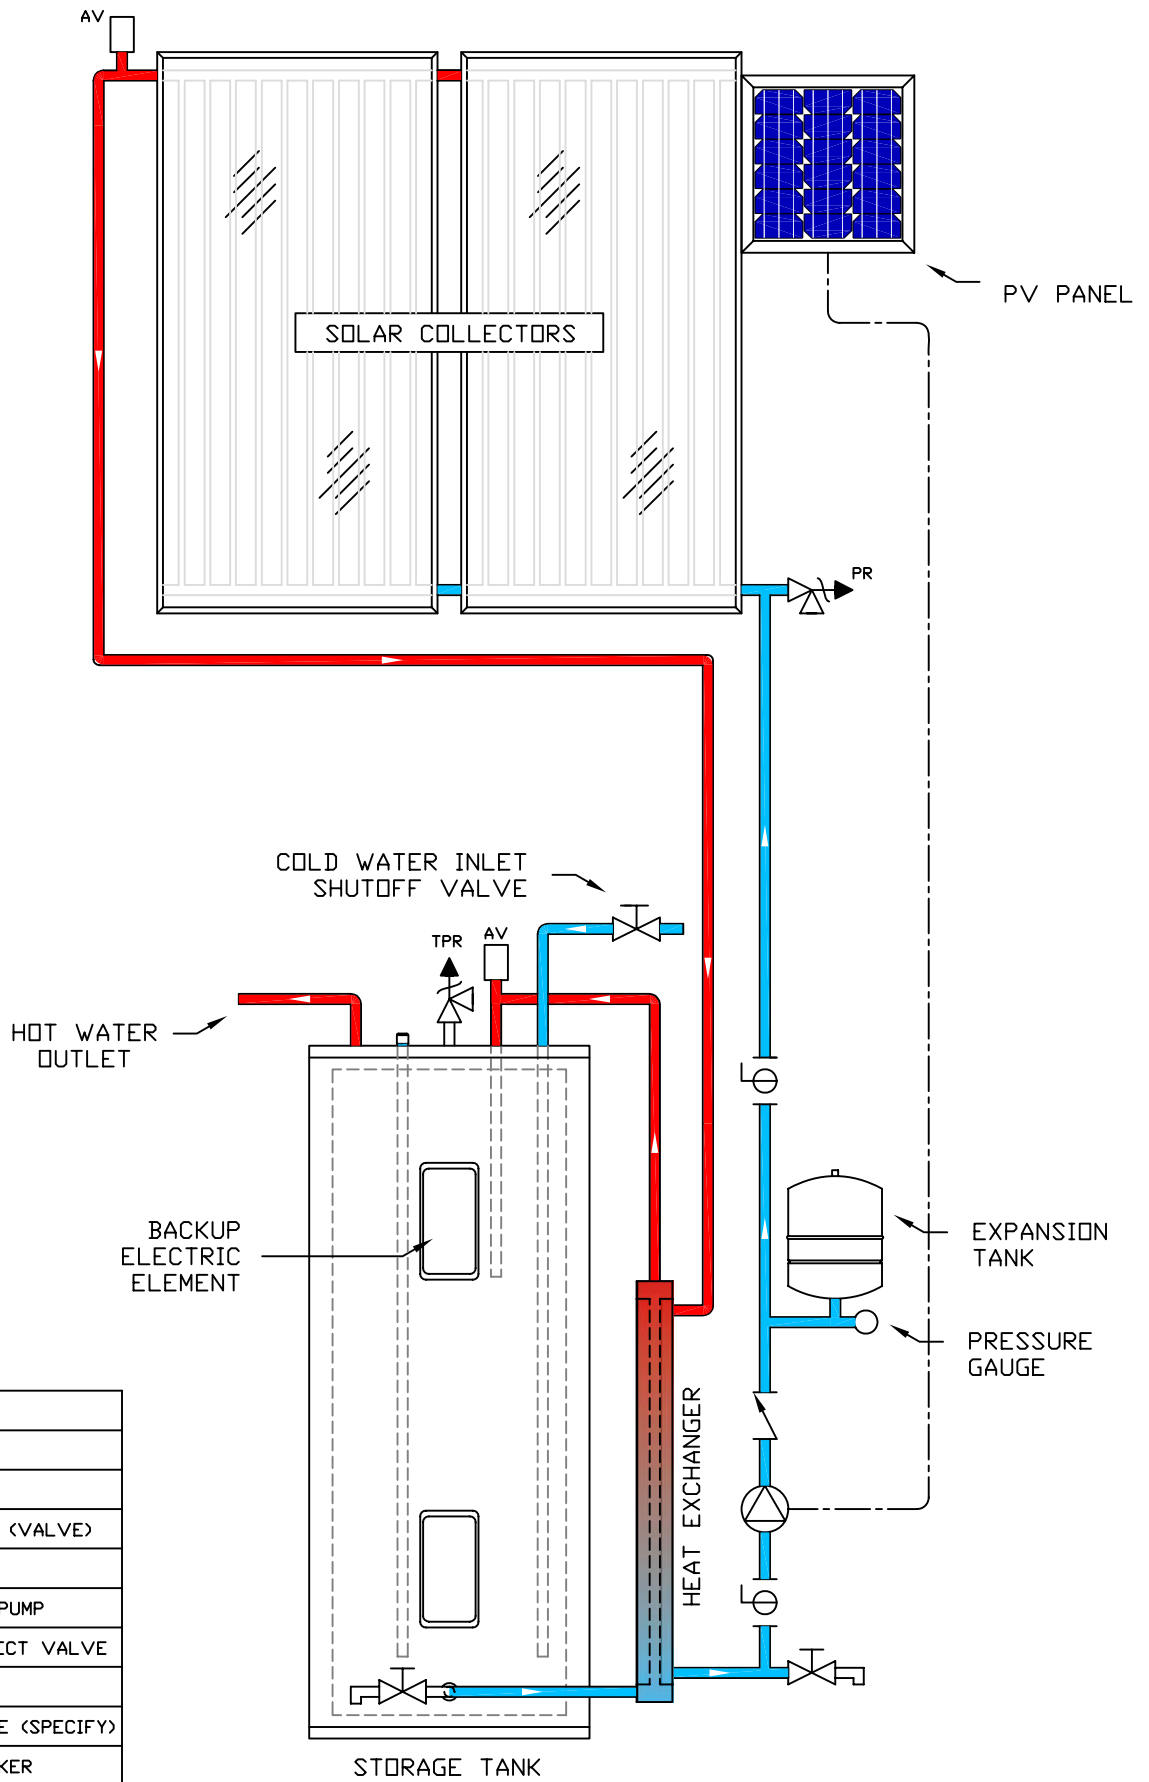

# INDIRECT "IPV" SYSTEM

(120 GALLON TOP CONNECT SYSTEMS)

LEGEND	
	AIR VENT
	BALL VALVE
	BOILER DRAIN (VALVE)
	CHECK VALVE
	CIRCULATION PUMP
	FREEZE PROTECT VALVE
	GATE VALVE
	RELIEF VALVE (SPECIFY)
	VACUUM BREAKER